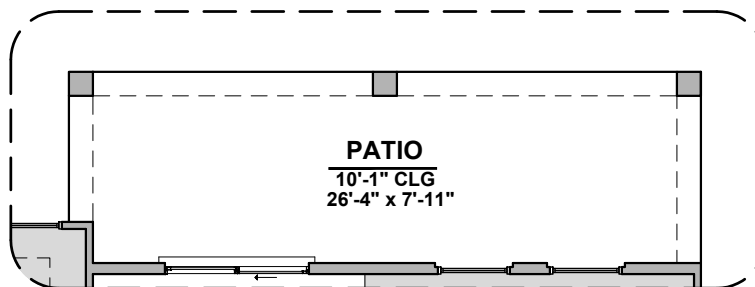

Extended Patio