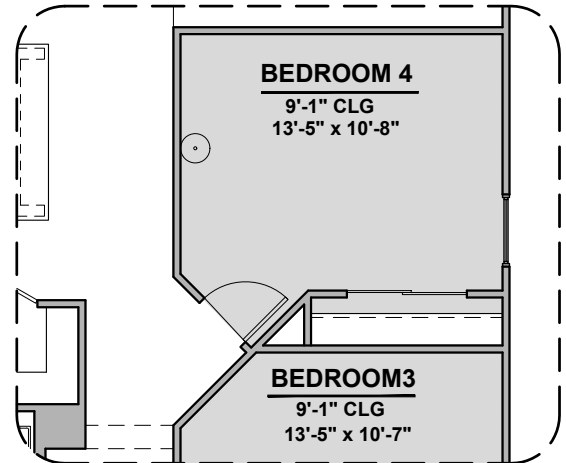

# Magoffin II

2,085 Square Feet

Community: Garden Park 2

LOW VOLTAGE LEGEND	
LOGO	DESCRIPTION
	CABLE TV
	CAT 5 DATA

Ceiling Beam Treatment

Bedroom 4

Study

Gourmet Kitchen