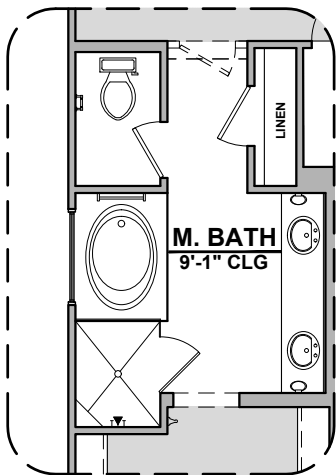

# Magoffin II

2,085 Square Feet

Community: Garden Park 2

LOW VOLTAGE LEGEND	
LOGO	DESCRIPTION
	CABLE TV
	CAT 5 DATA

Fireplace

Traditional  
Fireplace

Contemporary  
Fireplace

Tub w/ Glass Shower