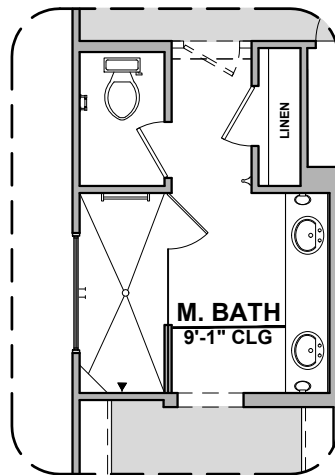

# Magoffin II

2,085 Square Feet

Community: Garden Park 2

LOW VOLTAGE LEGEND	
LOGO	DESCRIPTION
	CABLE TV
	CAT 5 DATA

Fireplace

Traditional  
Fireplace

Contemporary  
Fireplace

Tub w/ Glass Shower