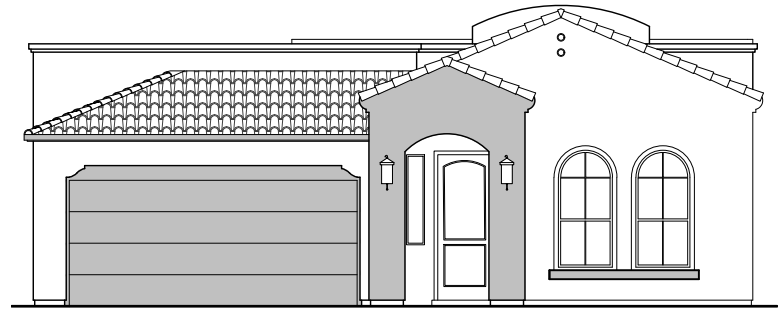

# Magoffin II

2,085 Square Feet  
Community: Garden Park 2

\*Note: Courtyard must be selected

LOW VOLTAGE LEGEND	
LOGO	DESCRIPTION
	CABLE TV
	CAT 5 DATA

**Spanish Colonial (A)**

**Tuscan (B)**

Garage Orientation:  Left  Right