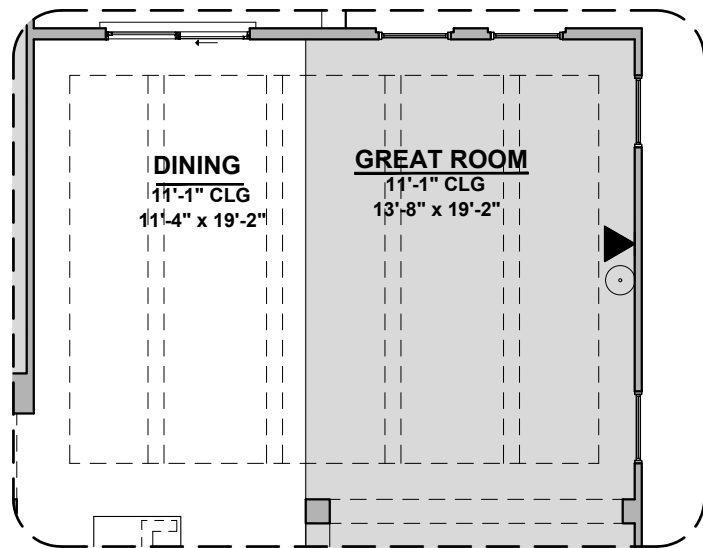

# Magoffin II

2,085 Square Feet

Community: Garden Park 2

LOW VOLTAGE LEGEND	
LOGO	DESCRIPTION
	CABLE TV
	CAT 5 DATA

Fireplace

Traditional  
Fireplace

Contemporary  
Fireplace

Tub w/ Glass Shower

# Magoffin II

2,085 Square Feet

Community: Garden Park 2

LOW VOLTAGE LEGEND	
LOGO	DESCRIPTION
	CABLE TV
	CAT 5 DATA

Ceiling Beam Treatment

Bedroom 4

Study

Gourmet Kitchen