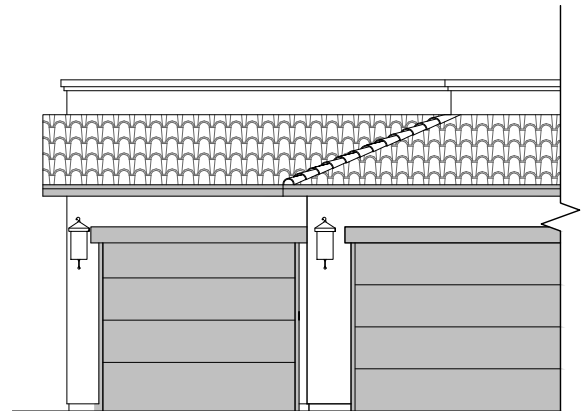

# Magoffin II

2,085 Square Feet

Community: Garden Park 2

LOW VOLTAGE LEGEND	
LOGO	DESCRIPTION
	CABLE TV
	CAT 5 DATA

3rd Car Garage

Spanish Colonial (A)

Tuscan (B)