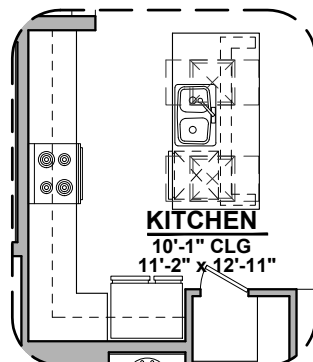

# Magoffin II

2,085 Square Feet

Community: Garden Park 2

LOW VOLTAGE LEGEND	
LOGO	DESCRIPTION
	CABLE TV
	CAT 5 DATA

Ceiling Beam Treatment

Bedroom 4

Study

Gourmet Kitchen