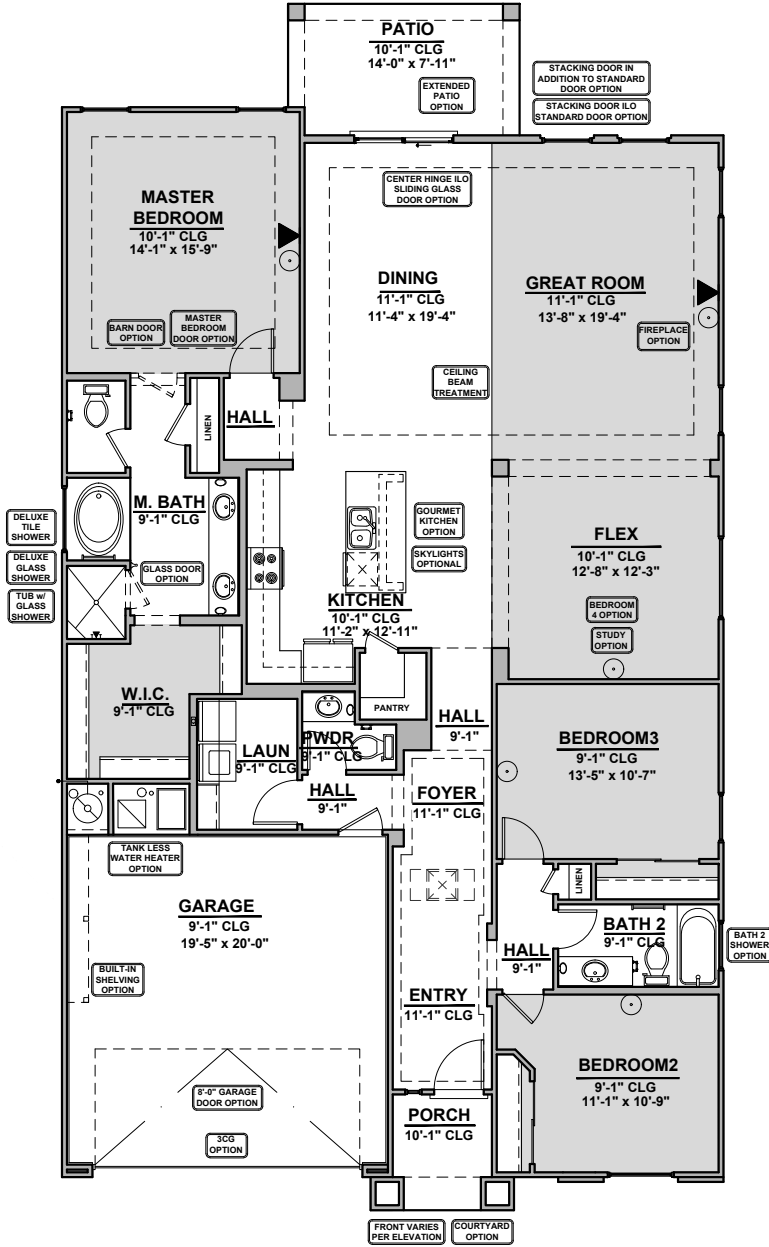

# Magoffin II

2,085 Square Feet  
Community: Garden Park 2

\*Note: Courtyard must be selected

LOW VOLTAGE LEGEND	
LOGO	DESCRIPTION
	CABLE TV
	CAT 5 DATA

**Spanish Colonial (A)**

**Tuscan (B)**

Garage Orientation:  Left  Right

# Magoffin II

2,085 Square Feet

Community: Garden Park 2

LOW VOLTAGE LEGEND	
LOGO	DESCRIPTION
	CABLE TV
	CAT 5 DATA

Fireplace

Traditional  
Fireplace

Contemporary  
Fireplace

Tub w/ Glass Shower