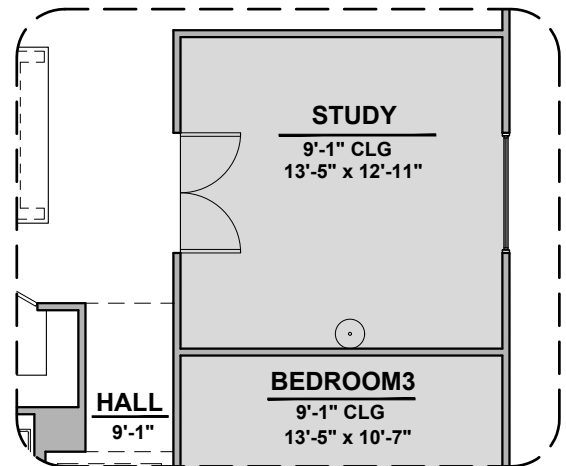

# Magoffin II

2,085 Square Feet

Community: Garden Park 2

LOW VOLTAGE LEGEND	
LOGO	DESCRIPTION
	CABLE TV
	CAT 5 DATA

Ceiling Beam Treatment

Bedroom 4

Study

Gourmet Kitchen