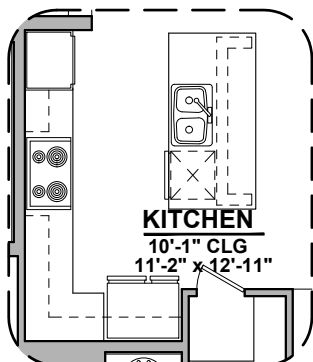

# Magoffin II

2,085 Square Feet

Community: Garden Park 2

LOW VOLTAGE LEGEND	
LOGO	DESCRIPTION
	CABLE TV
	CAT 5 DATA

Ceiling Beam Treatment

Bedroom 4

Study

Gourmet Kitchen