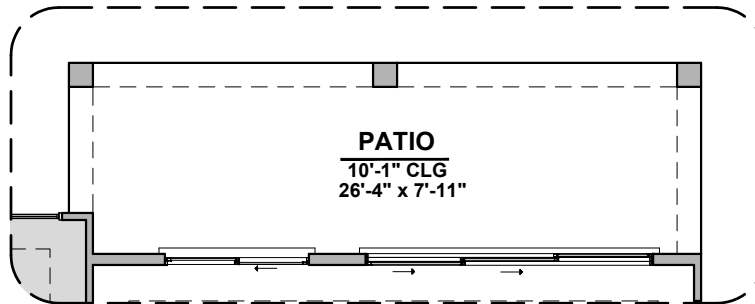

# Magoffin II

2,085 Square Feet

Community: Garden Park 2

LOW VOLTAGE LEGEND	
LOGO	DESCRIPTION
	CABLE TV
	CAT 5 DATA

**Stacking Door ILO Standard Door**

\*Note: Extended Patio must be selected

**Stacking Door In Addition to Standard Door**