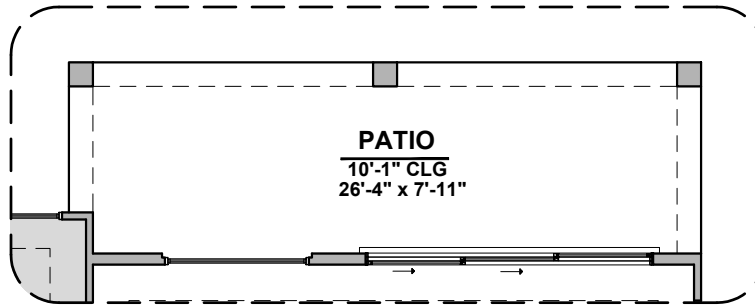

# Magoffin II

2,085 Square Feet

Community: Garden Park 2

LOW VOLTAGE LEGEND	
LOGO	DESCRIPTION
	CABLE TV
	CAT 5 DATA

**Stacking Door ILO Standard Door**

\*Note: Extended Patio must be selected

**Stacking Door In Addition to Standard Door**