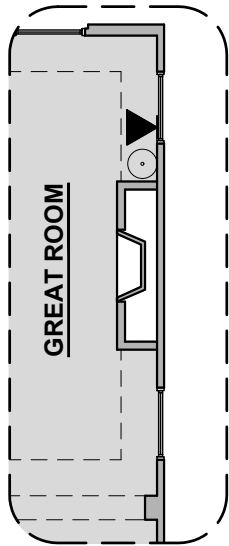

# Magoffin II

2,085 Square Feet

Community: Garden Park 2

LOW VOLTAGE LEGEND	
LOGO	DESCRIPTION
	CABLE TV
	CAT 5 DATA

Fireplace

Traditional  
Fireplace

Contemporary  
Fireplace

Tub w/ Glass Shower