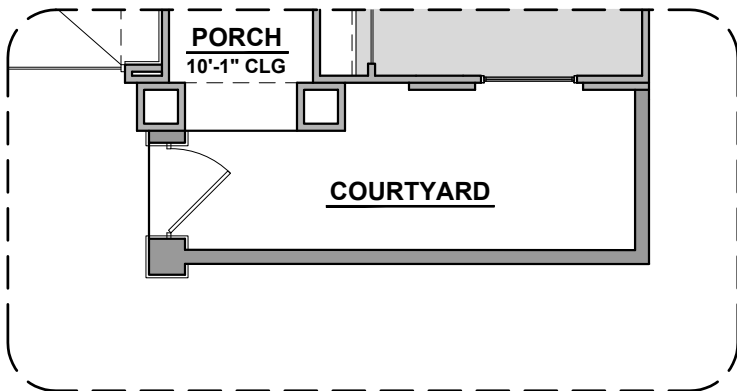

# Magoffin II

2,085 Square Feet

Community: Garden Park 2

LOW VOLTAGE LEGEND	
LOGO	DESCRIPTION
	CABLE TV
	CAT 5 DATA

**Courtyard (Spanish Colonial)**

**Spanish Colonial (A)**

**Courtyard (Tuscan)**

**Tuscan (B)**