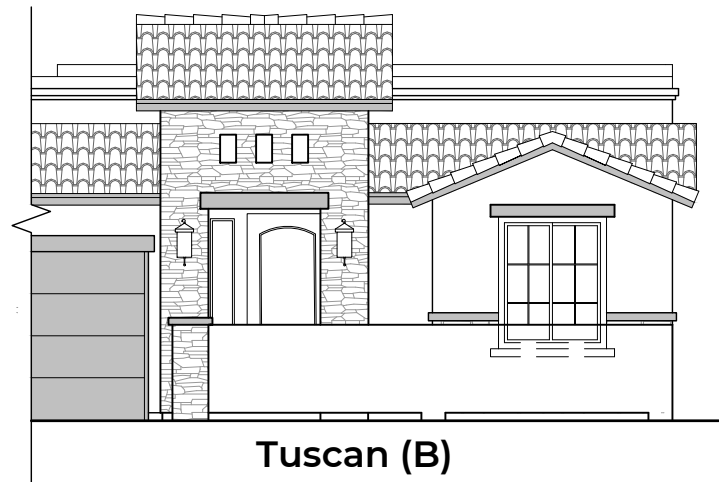

# Magoffin II

2,085 Square Feet

Community: Garden Park 2

LOW VOLTAGE LEGEND	
LOGO	DESCRIPTION
	CABLE TV
	CAT 5 DATA

**Courtyard (Spanish Colonial)**

**Spanish Colonial (A)**

**Courtyard (Tuscan)**

**Tuscan (B)**