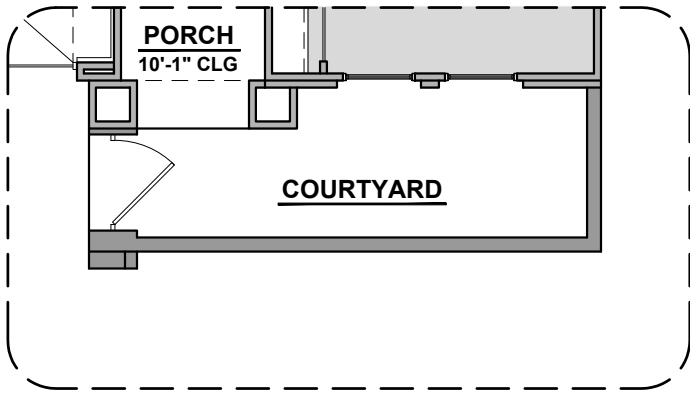

# Magoffin II

2,085 Square Feet

Community: Garden Park 2

LOW VOLTAGE LEGEND	
LOGO	DESCRIPTION
	CABLE TV
	CAT 5 DATA

3rd Car Garage

Spanish Colonial (A)

Tuscan (B)

# Magoffin II

2,085 Square Feet

Community: Garden Park 2

LOW VOLTAGE LEGEND	
LOGO	DESCRIPTION
	CABLE TV
	CAT 5 DATA

**Courtyard (Spanish Colonial)**

**Spanish Colonial (A)**

**Courtyard (Tuscan)**

**Tuscan (B)**