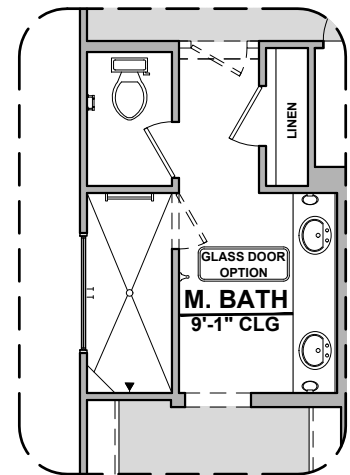

Deluxe Tile Shower